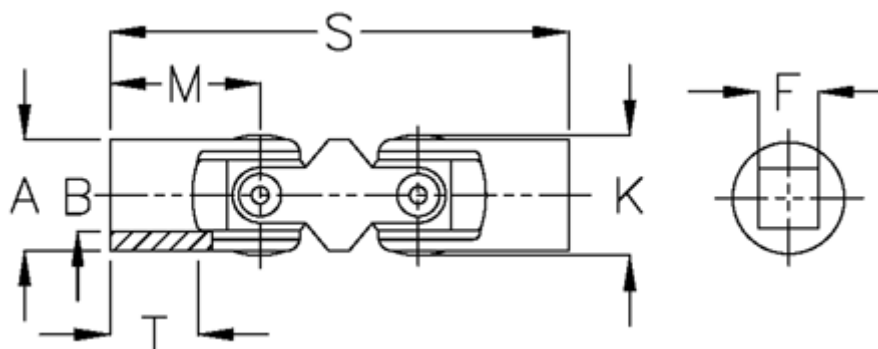

Data Sheet

Article number: 07713304

Description: Double cross joint w/slide bearing
0.713.304

Measures

A	= 13
F	= 6
K	= 14.0
M	= 21
MD max N m	= 6
s	= 60
T	= 12